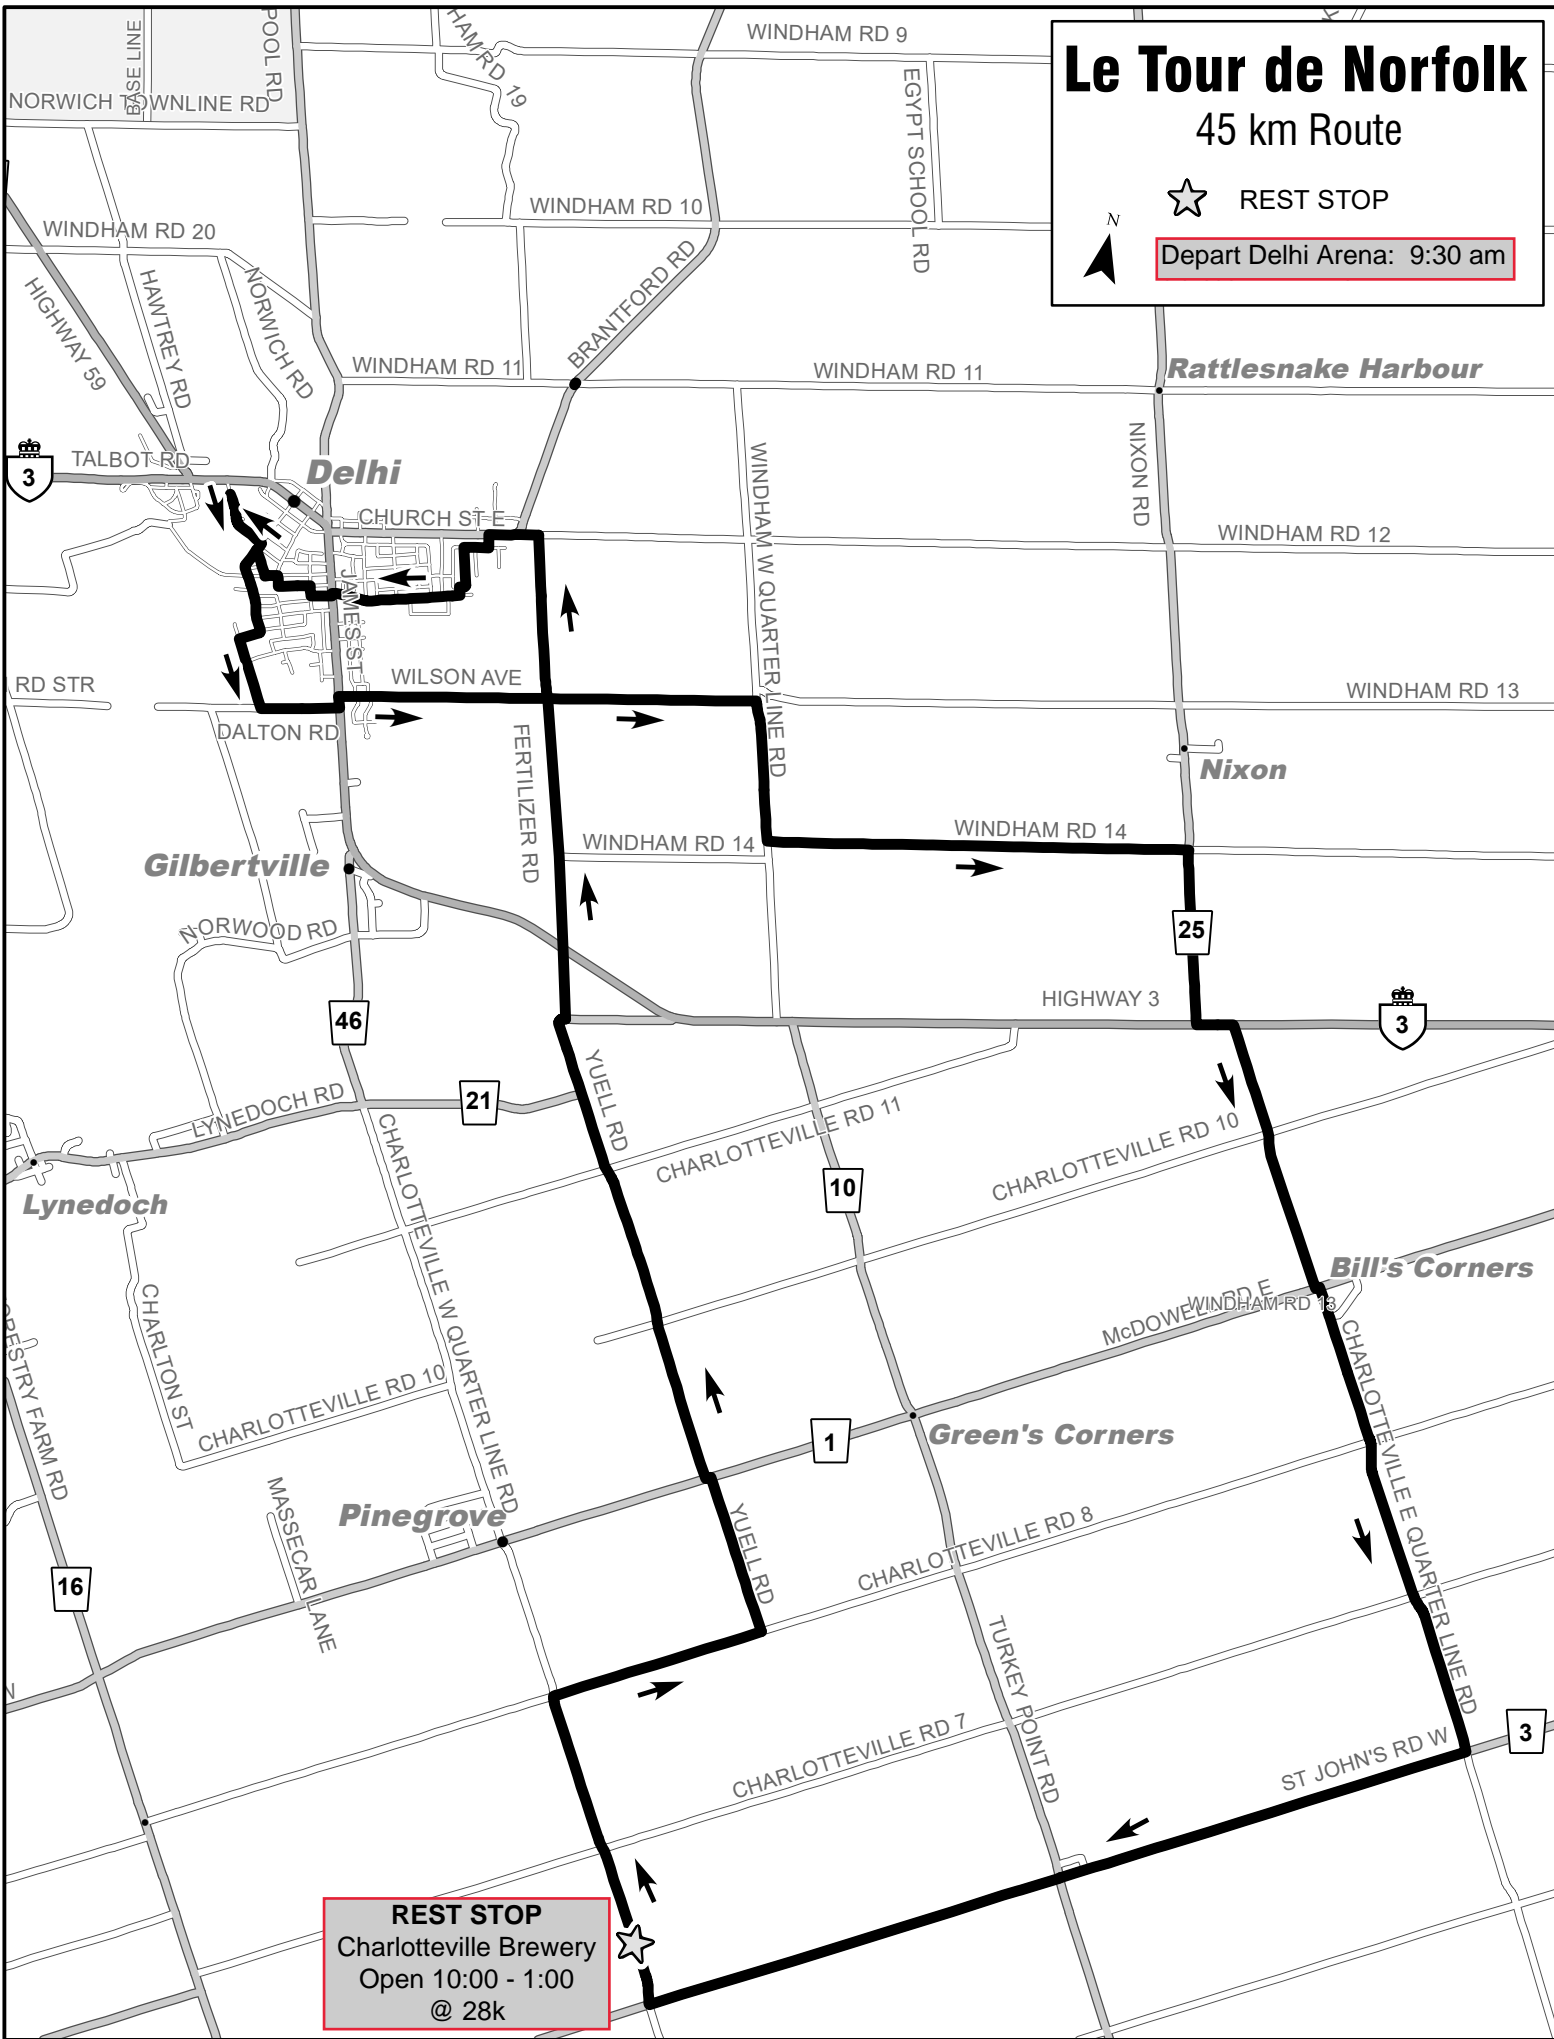

Le Tour de Norfolk

45 km Route

★ REST STOP

Depart Delhi Arena: 9:30 am

REST STOP
Charlotteville Brewery
Open 10:00 - 1:00
@ 28k